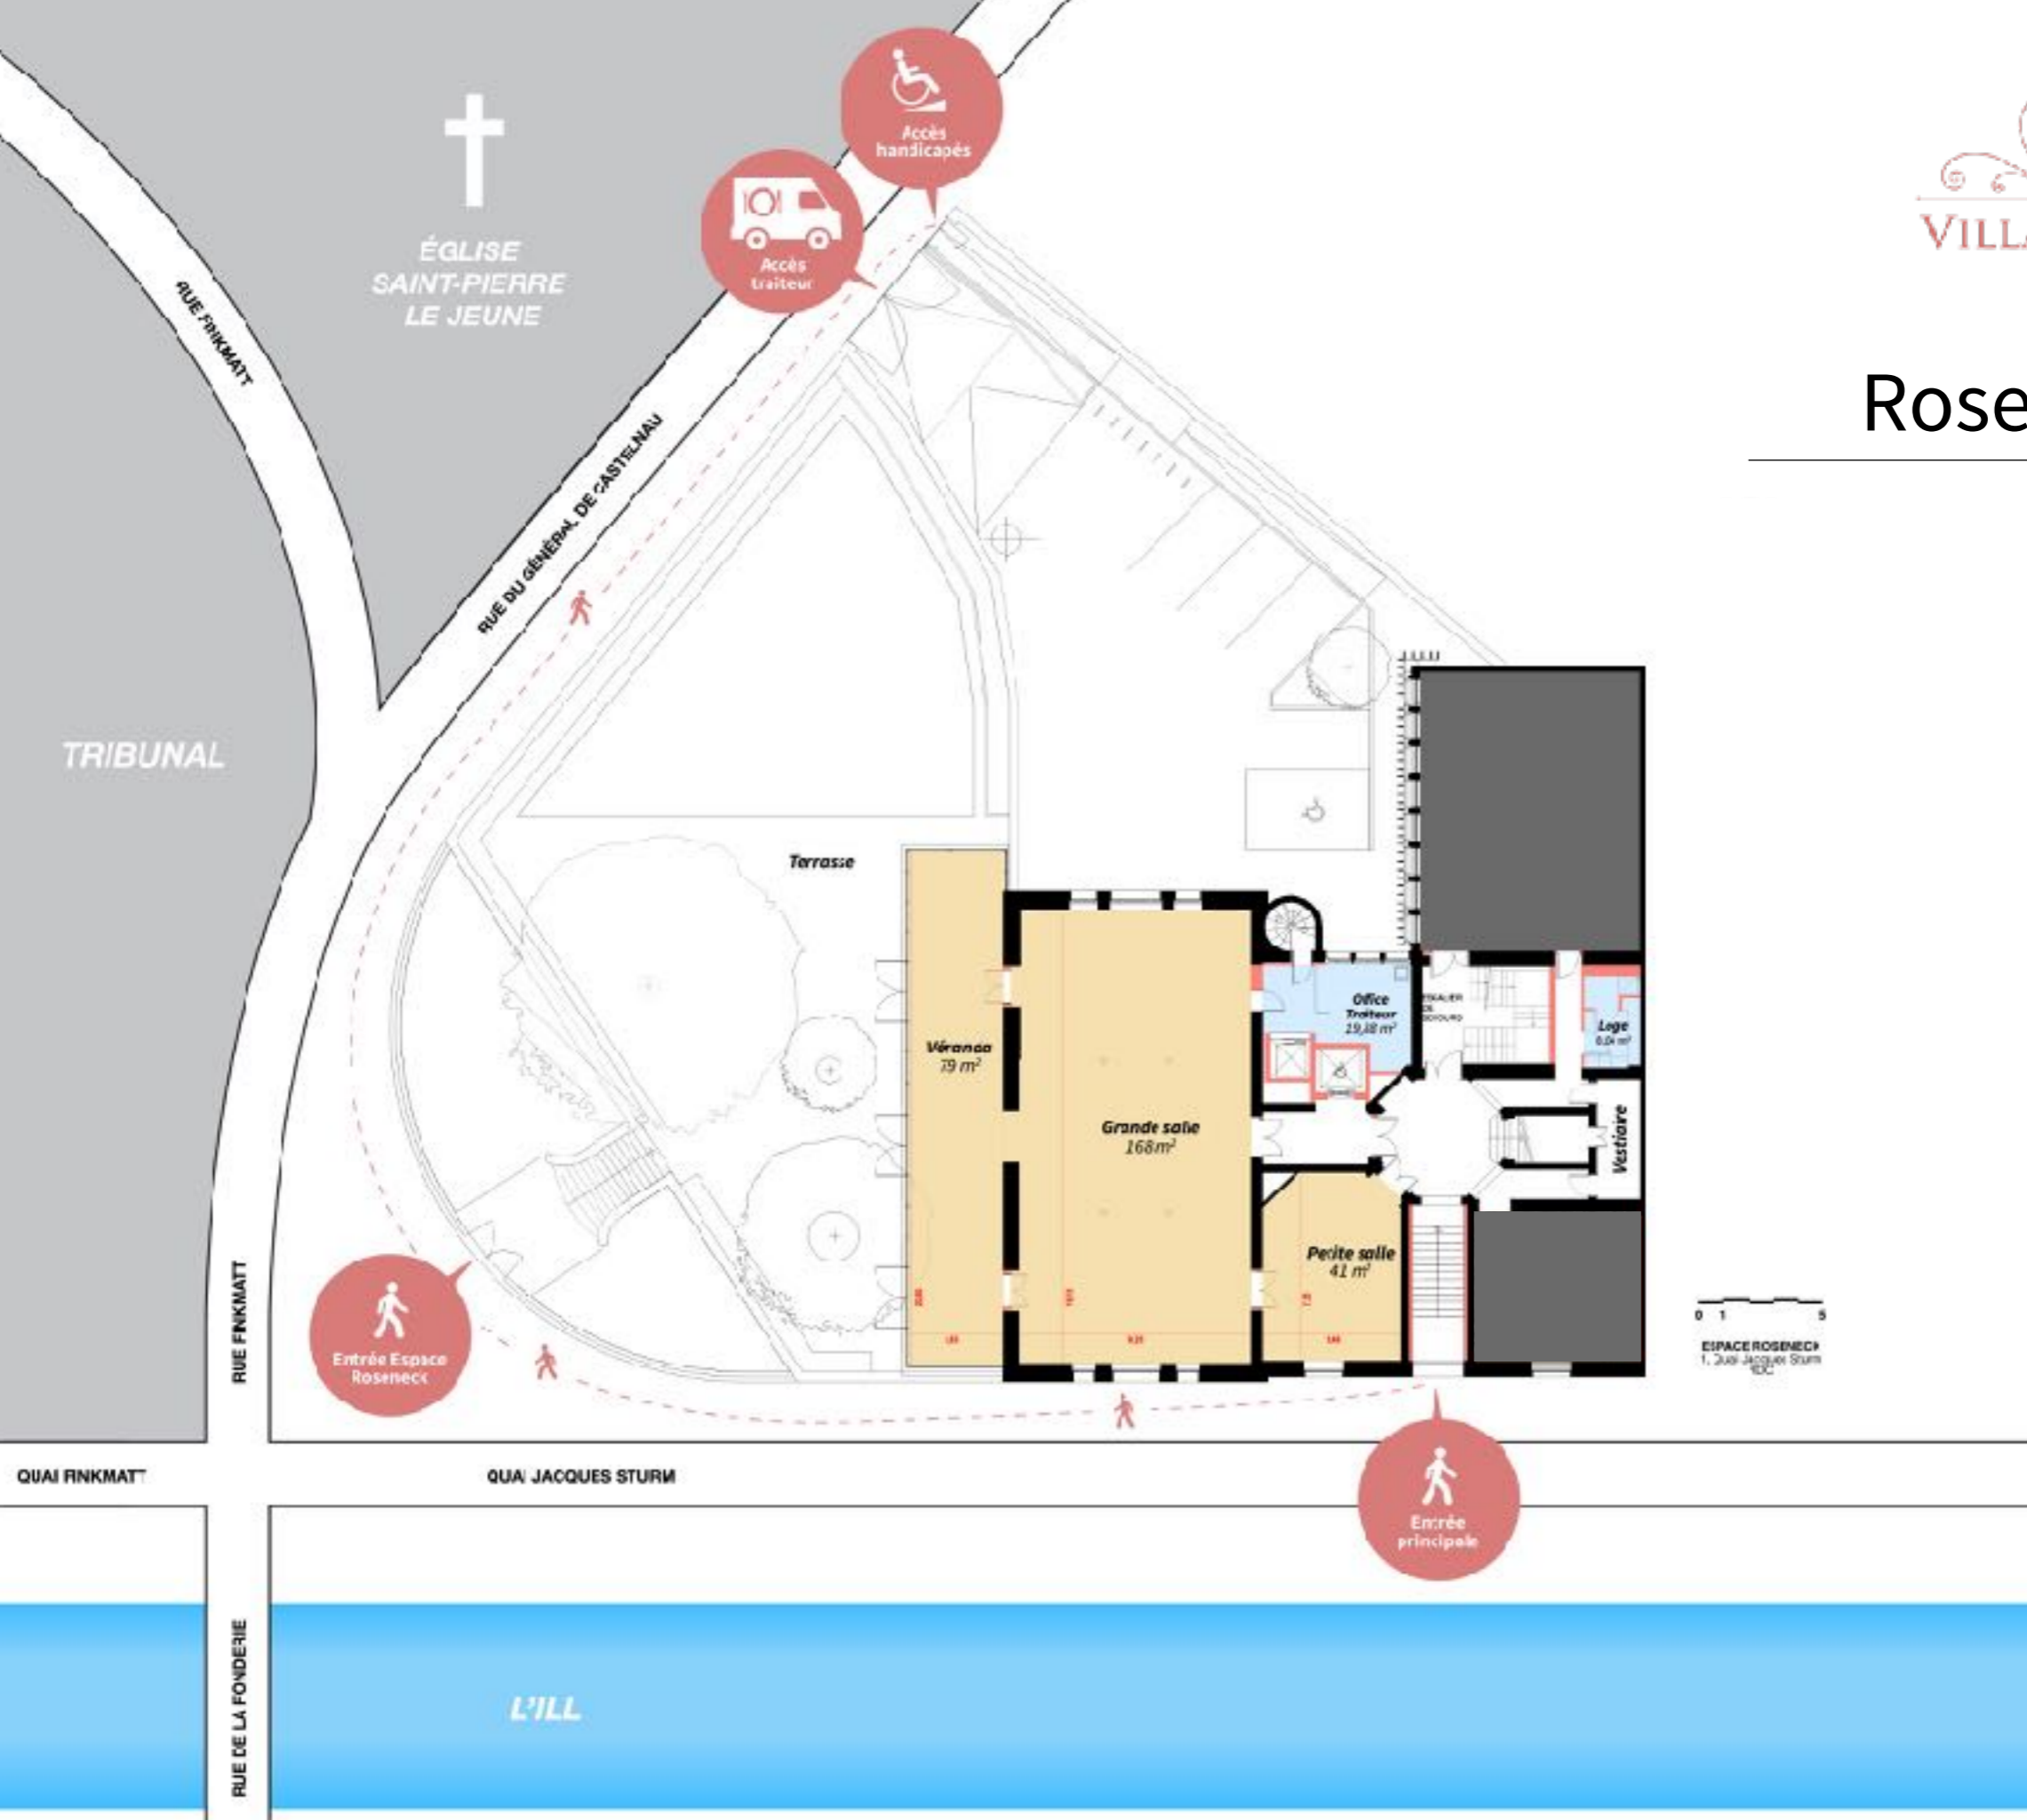

Two halls set in an enchanting venue **at the centre of Strasbourg**

Roseneck Hall

Ground floor

Magnificent ballroom opening on a terrace on garden level.

- 200 standing
- 90 standing / dancing
- 150 seated, no dancing
- 150 to 170 in a conference

Sturm Hall

First floor

Outstanding ballroom

- 250 standing
- 180 standing / dancing
- 200 seated, no dancing
- 200 in a conference

The terrasse

The veranda

Ground floor: The **Roseneck Hall**

The Villa Entrance

The Stairs

First floor – The **Sturm Hall** – Great Room

First floor – The **Sturm Hall** – Small Room

Roseneck Hall

Ground Floor

Download plan

Sturm Hall

First Floor

Download plan

Caterer Entrance

Ground level

Access through rue du Général Castelnau

Download plan

Technical features of the audio/video facilities

Ground Floor - Roseneck Hall

Audio Equipment