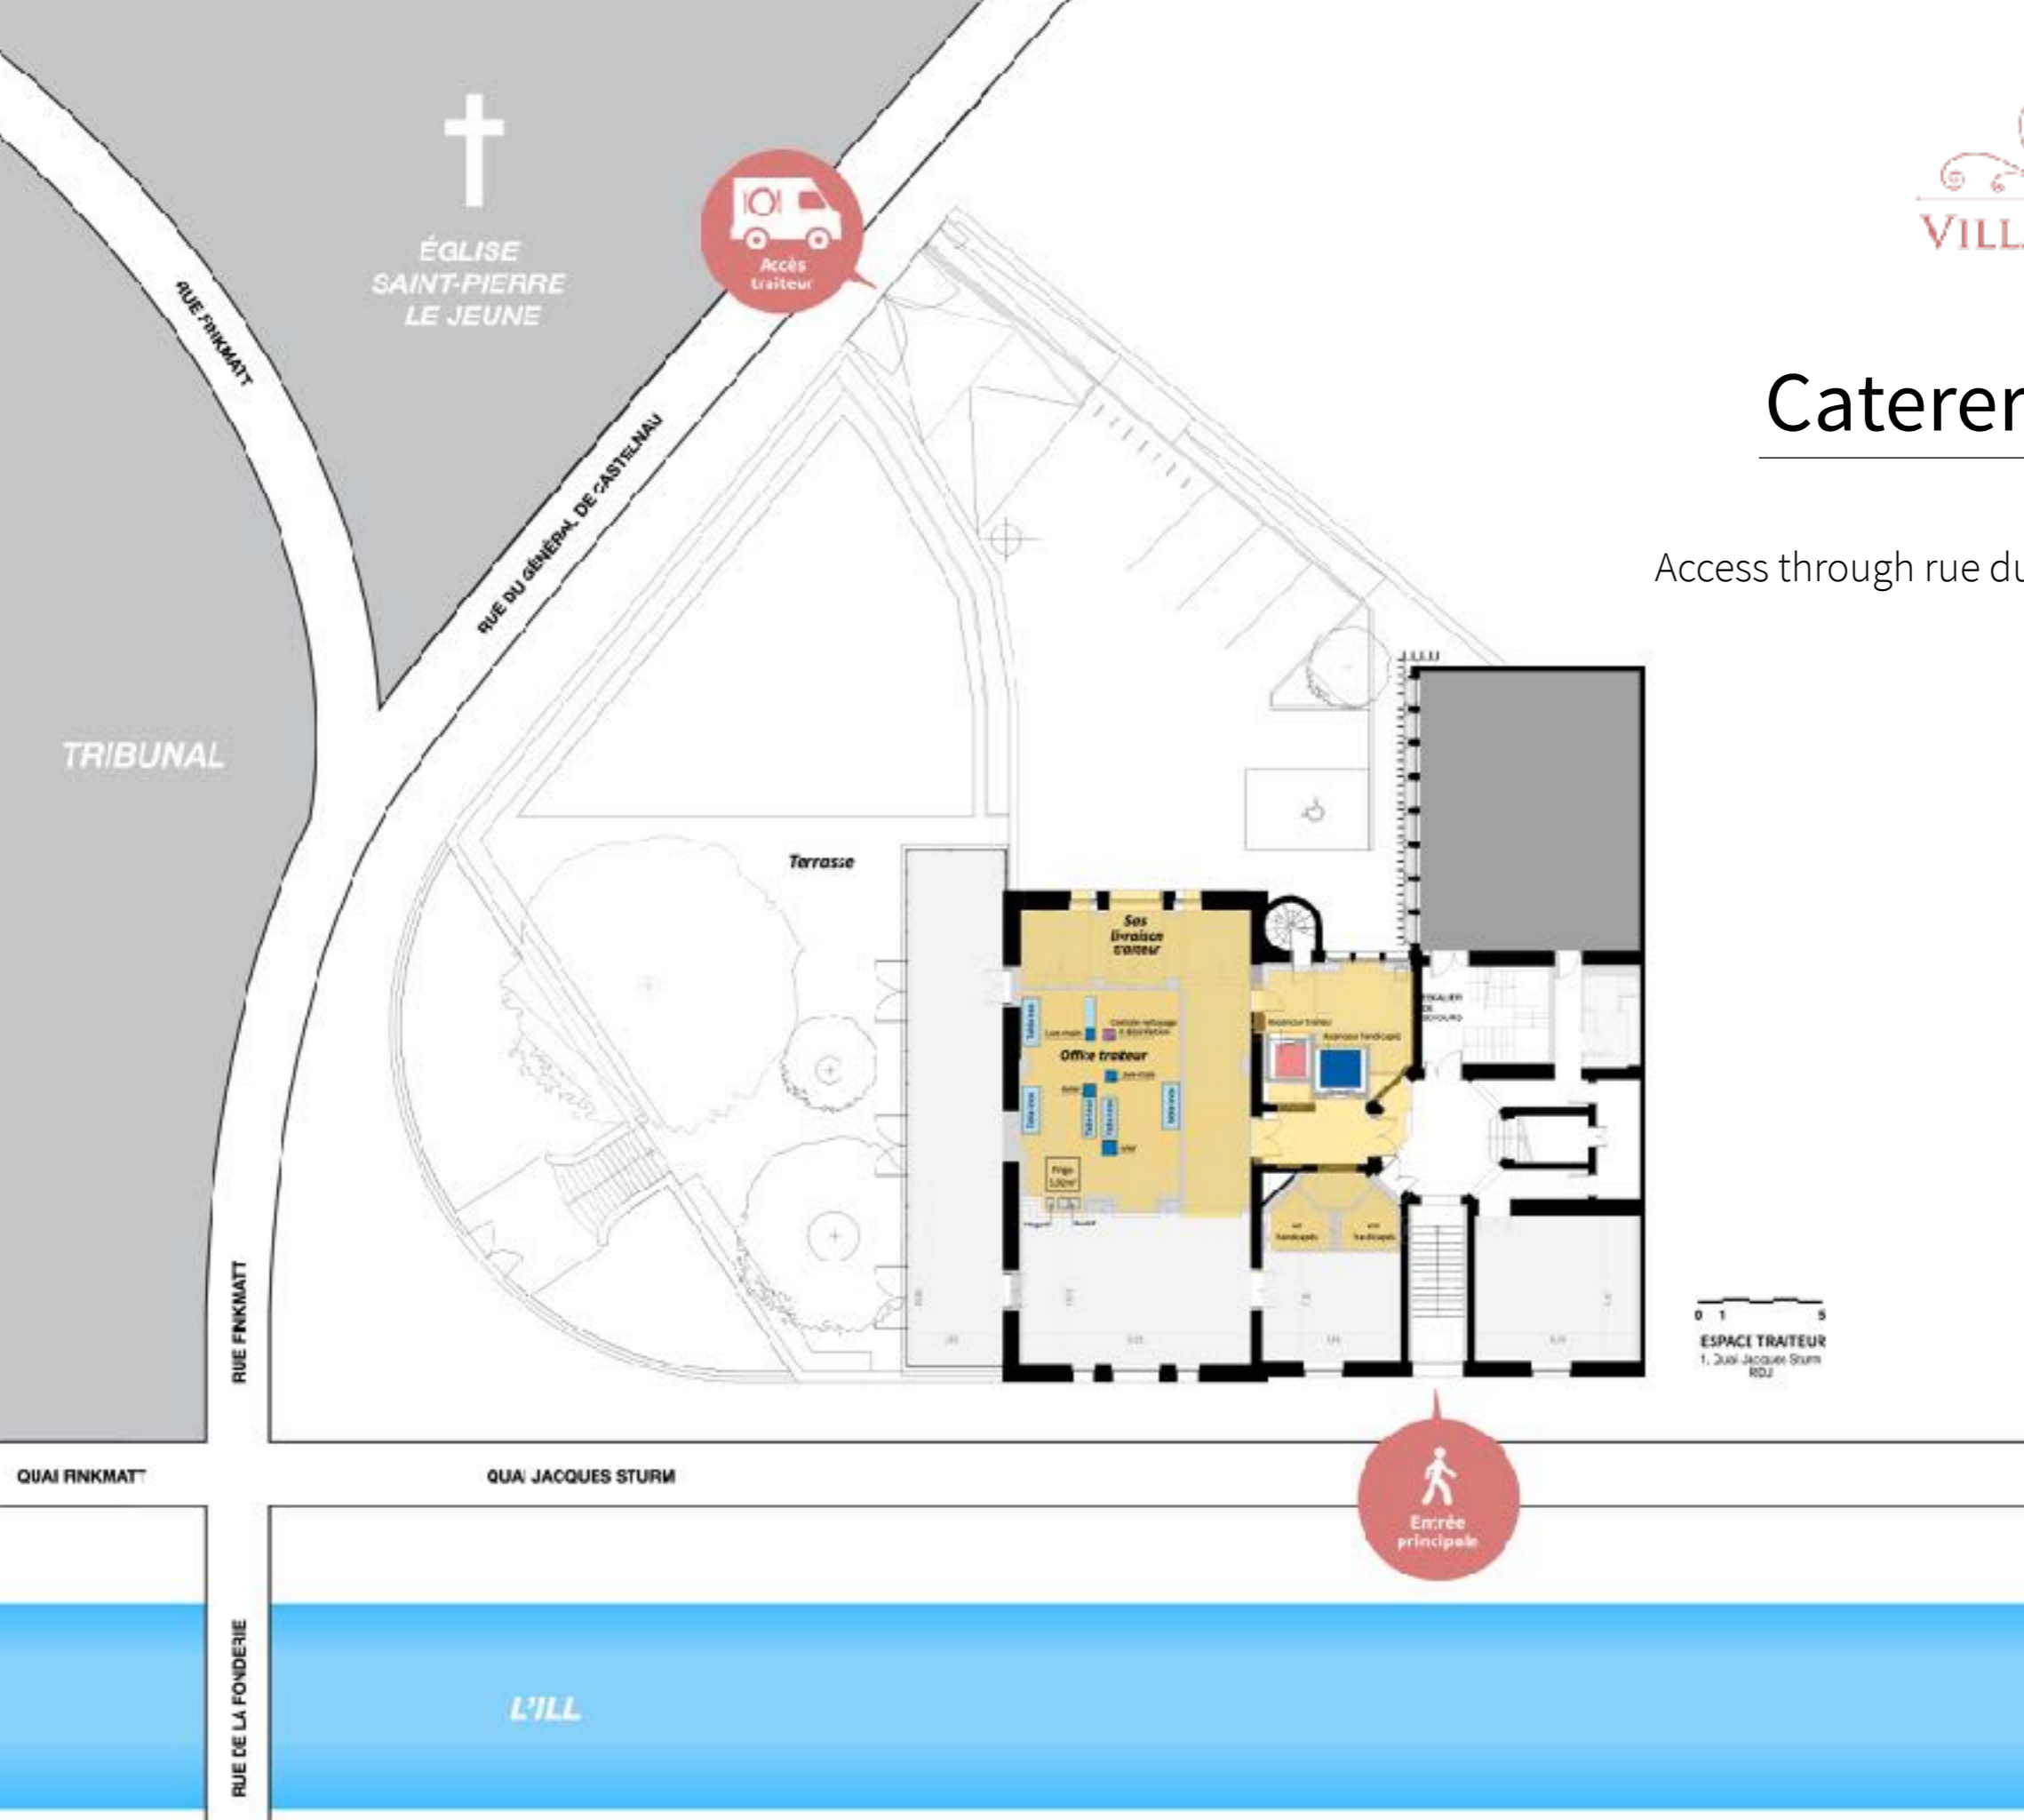

Sturm Hall

First floor

Outstanding ballroom

- 250 standing
- 180 standing / dancing
- 200 seated, no dancing
- 200 in a conference

The terrasse

The veranda

Ground floor: The **Roseneck Hall**

The Villa Entrance

The Stairs

First floor – The **Sturm Hall** – Great Room

First floor – The **Sturm Hall** – Small Room

Roseneck Hall

Ground Floor

Download plan

Sturm Hall

First Floor

Download plan

Caterer Entrance

Ground level

Access through rue du Général Castelnau

Download plan

Technical features of the audio/video facilities

Ground Floor - Roseneck Hall

Audio Equipment