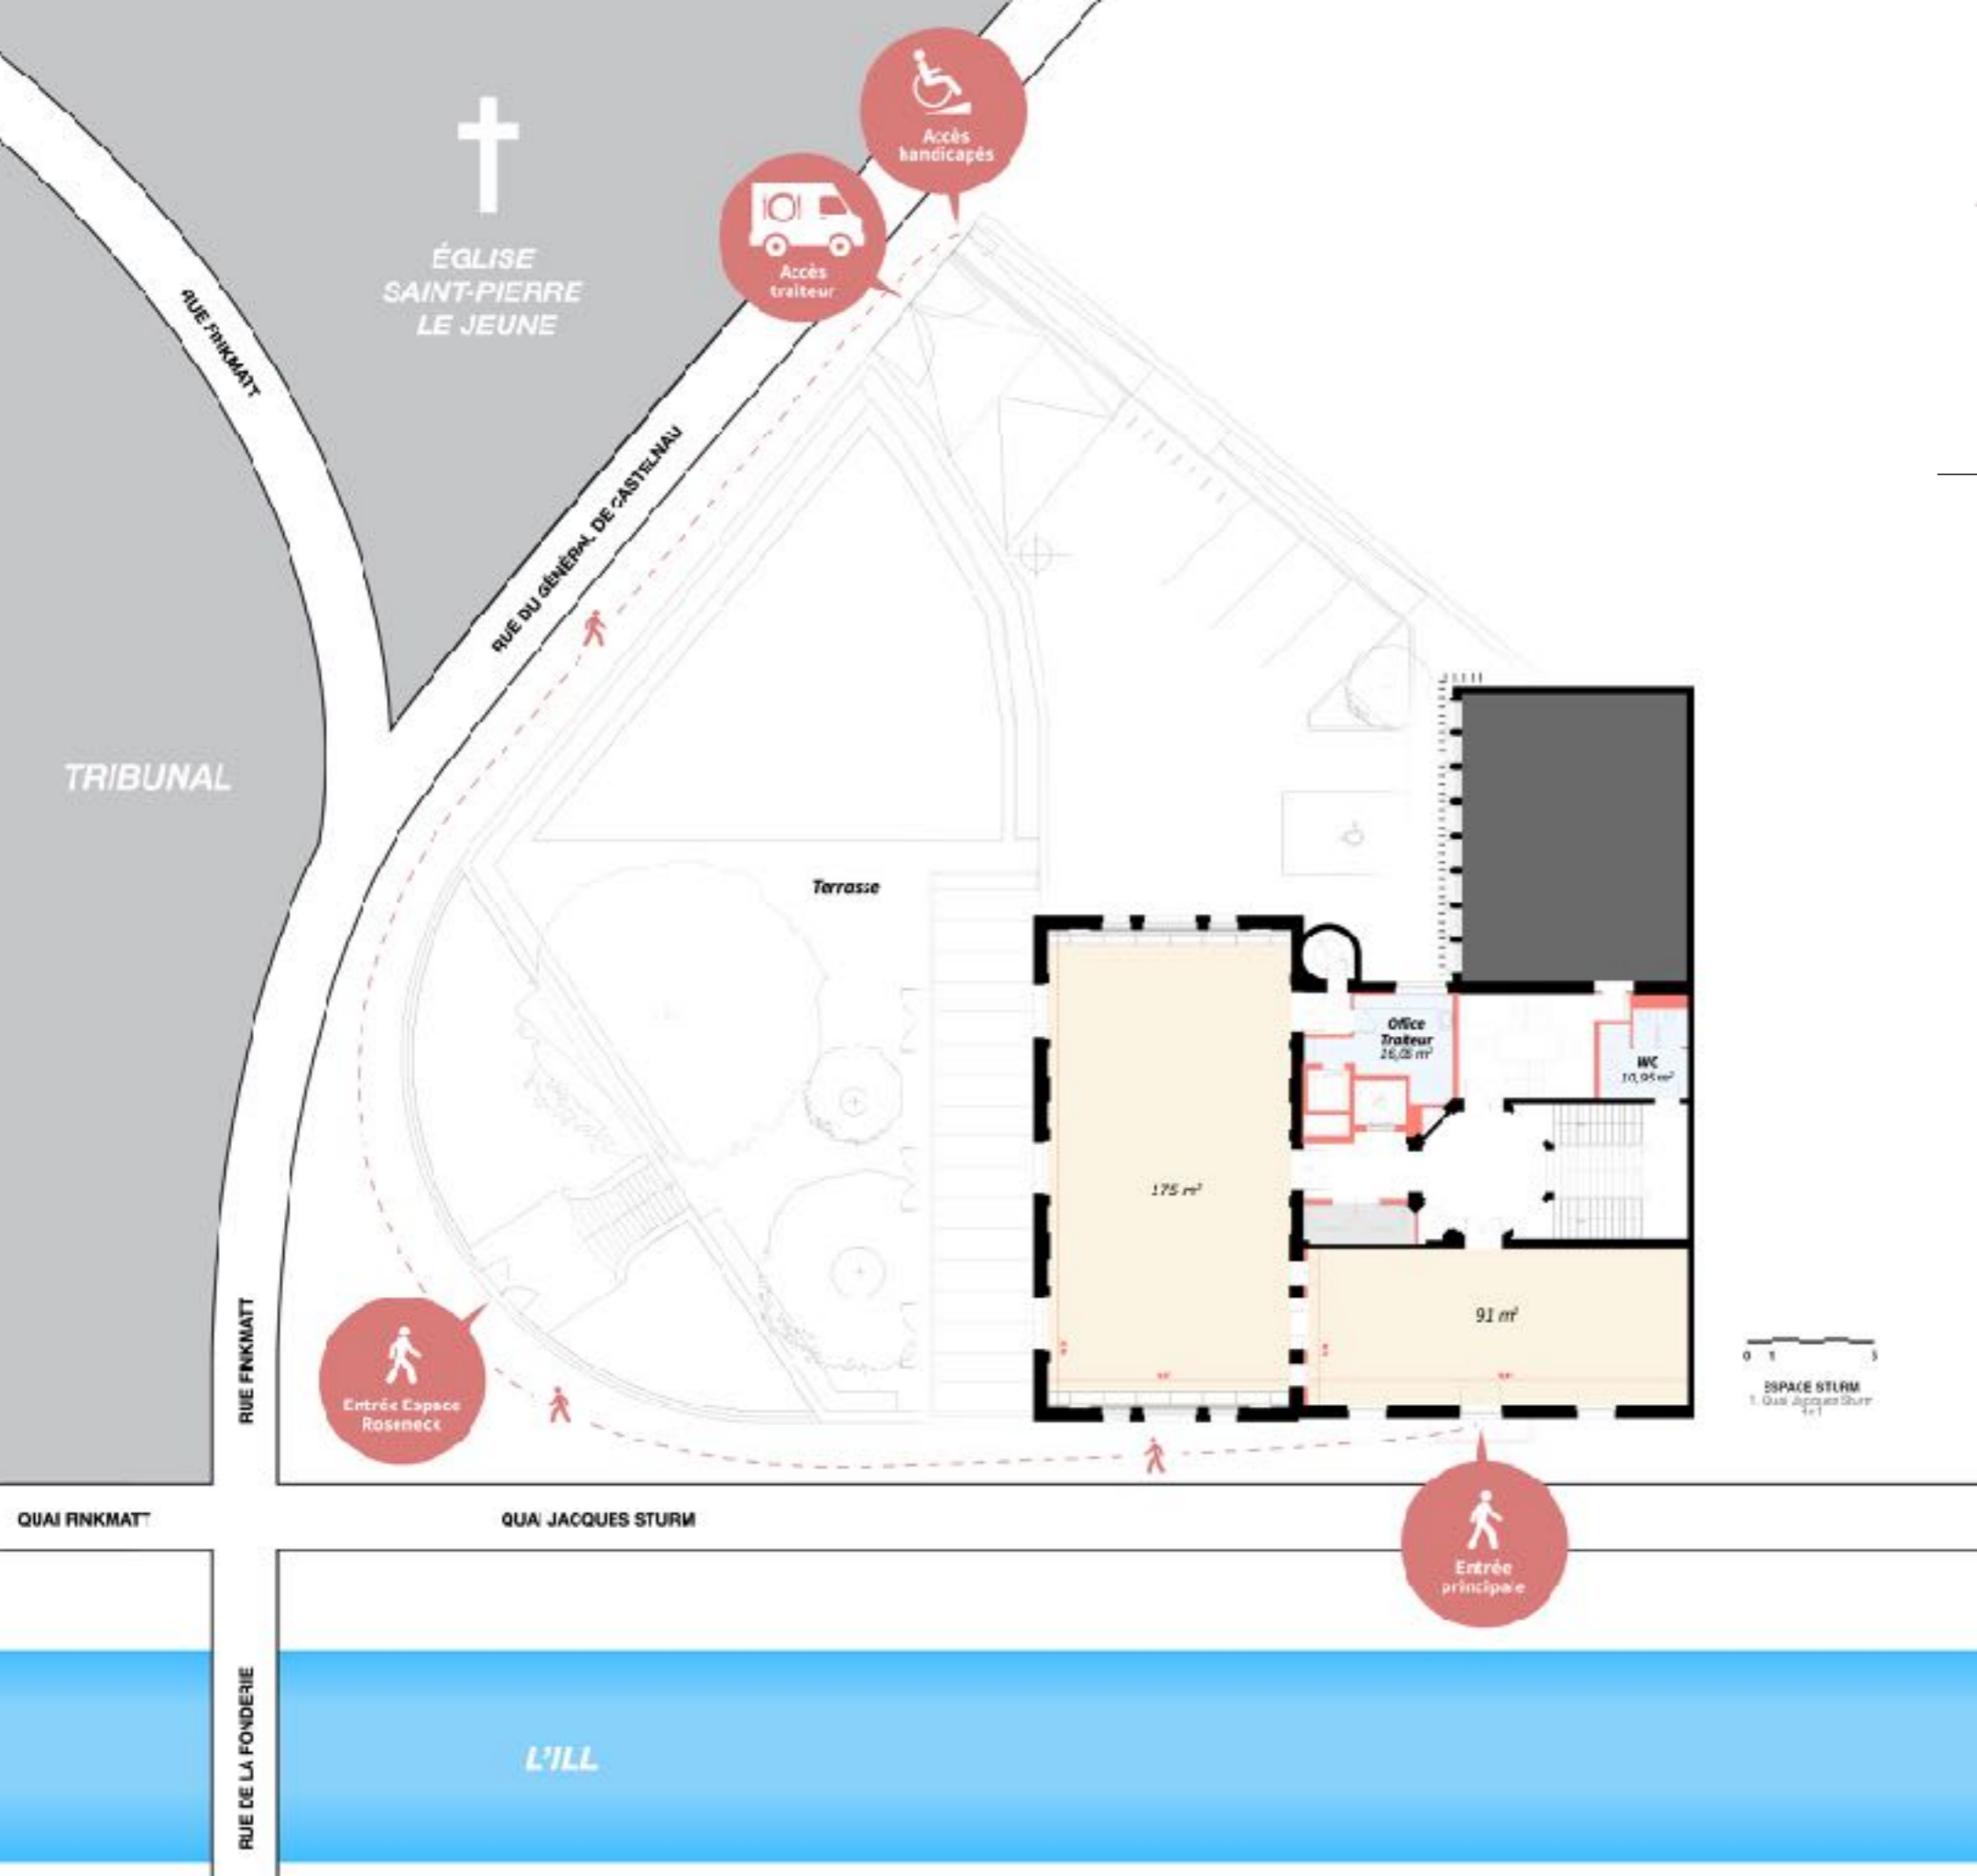

Two halls set in an enchanting venue **at the centre of Strasbourg**

Roseneck Hall

Ground floor

Magnificent ballroom opening on a terrace on garden level.

- 200 standing
- 90 standing / dancing
- 150 seated, no dancing
- 150 to 170 in a conference

Sturm Hall

First floor

Outstanding ballroom

- 250 standing
- 180 standing / dancing
- 200 seated, no dancing
- 200 in a conference

The terrasse

The veranda

Ground floor: The **Roseneck Hall**

The Villa Entrance

The Stairs

First floor – The **Sturm Hall** – Great Room

First floor – The **Sturm Hall** – Small Room

Roseneck Hall

Ground Floor

Download plan

Sturm Hall

First Floor

Download plan

Caterer Entrance

Ground level

Access through rue du Général Castelnau

Download plan

Technical features of the audio/video facilities

Ground Floor - Roseneck Hall

Audio Equipment