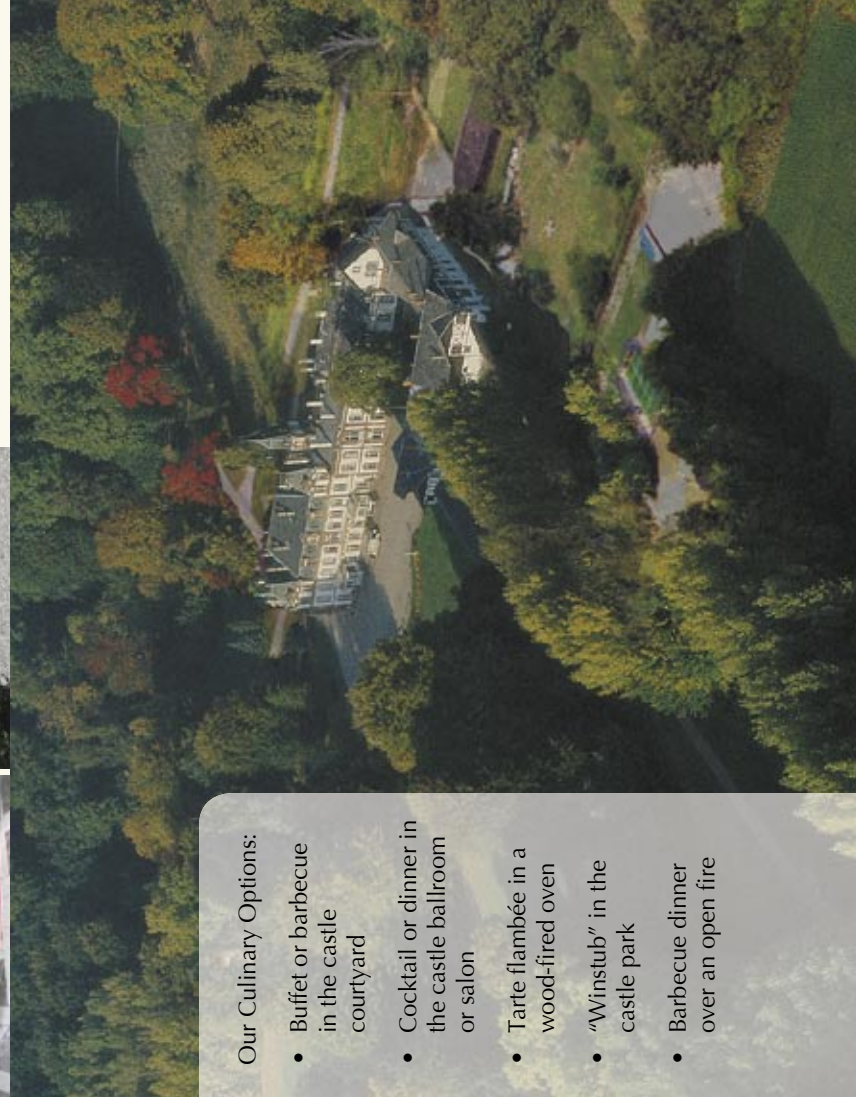

With years of experience, we are able to organize your team building event according to your wishes. You have many options in the InteractionPark - you can request an action-packed day, choose from a variety of activities and program modules which you can tailor to fit your exact needs.

Our Culinary Options:

- Buffet or barbecue in the castle courtyard
- Cocktail or dinner in the castle ballroom or salon
- Tarte flambée in a wood-fired oven
- "Winstub" in the castle park
- Barbecue dinner over an open fire

Here are some examples of activities we have to offer:

- ✔ Sports and Fun Olympics
- ✔ Professional Team Building
- ✔ Canoe Tours
- ✔ Geocaching GPS
- ✔ Scavenger Hunts
- ✔ Bicycle tours
- ✔ Beach Volleyball
- ✔ Snakes and Ladders (large board game with task fields)
- ✔ Bow and Arrow
- ✔ Hiking
- ✔ Tipi Camp
- ✔ Various Indoor Activities