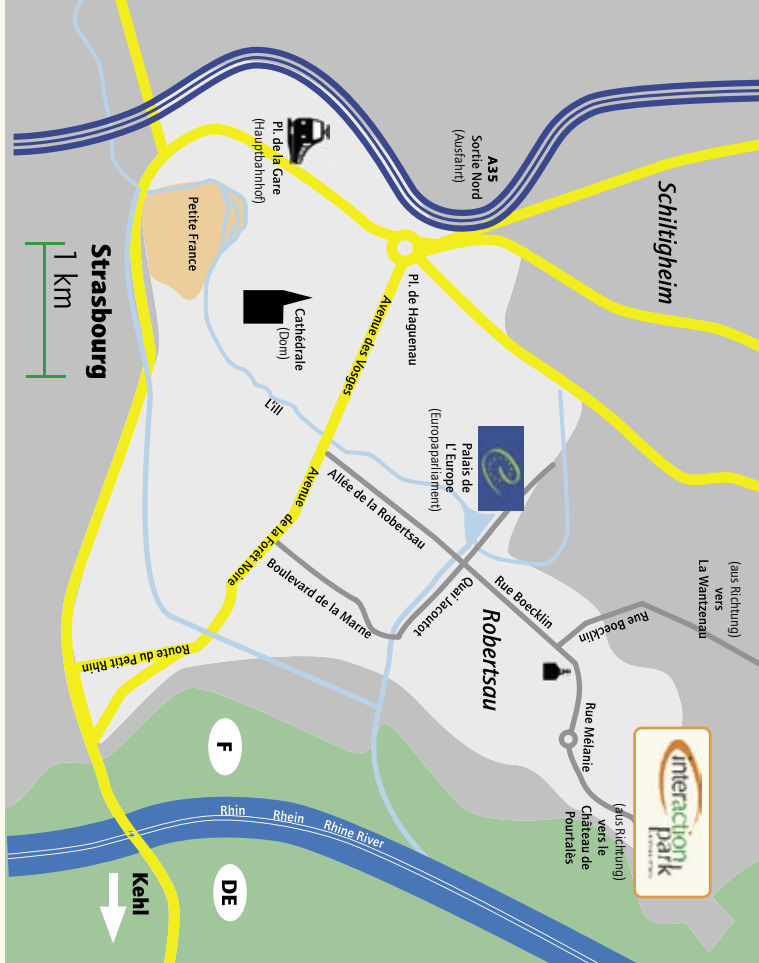

Interaction Park - Your Customized Program:

The Interaction Park is located in the scenic gardens of the Château de Pourtalès, which is easily reached from the Strasbourg city center by car within only 10 minutes. At Destination, we are your reliable and experienced partner to organize indoor and outdoor events.

The idyllic and exclusive location of the InteractionPark offers an ideal setting for an unforgettable experience.

We offer tailor-made activities for every group size (from 10 participants to over 200). We offer multi-lingual staff, professional project managers, various games and sport activities, first-rate equipment and trained service representatives.