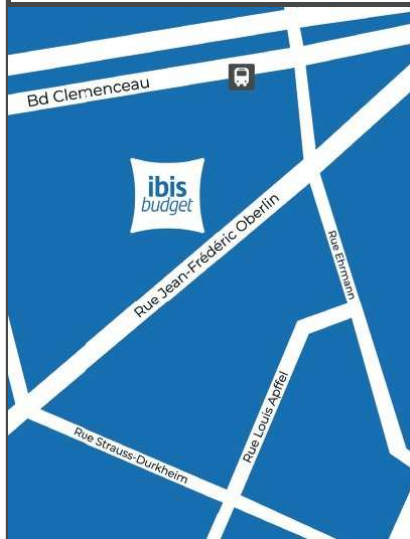

STARTS HERE YOUR URBAN ADVENTURES !

Our hotel is very close!

Located in the heart of Strasbourg.
1500 m from Strasbourg Cathedral.
200 m from Tramway lines B and E, « Parc du Contades » stop.
600m from the new Strasbourg Exhibition Center.